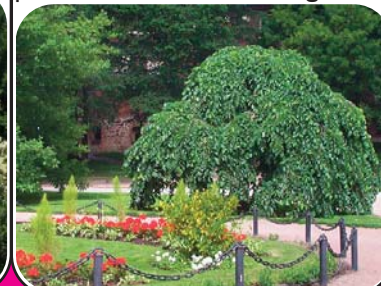

'Camperdown' Weeping Elm

(*Ulmus glabra* 'Camperdownii')
12' tall x 15' spread

Umbrella-like shape with long pendulous branches to the ground.